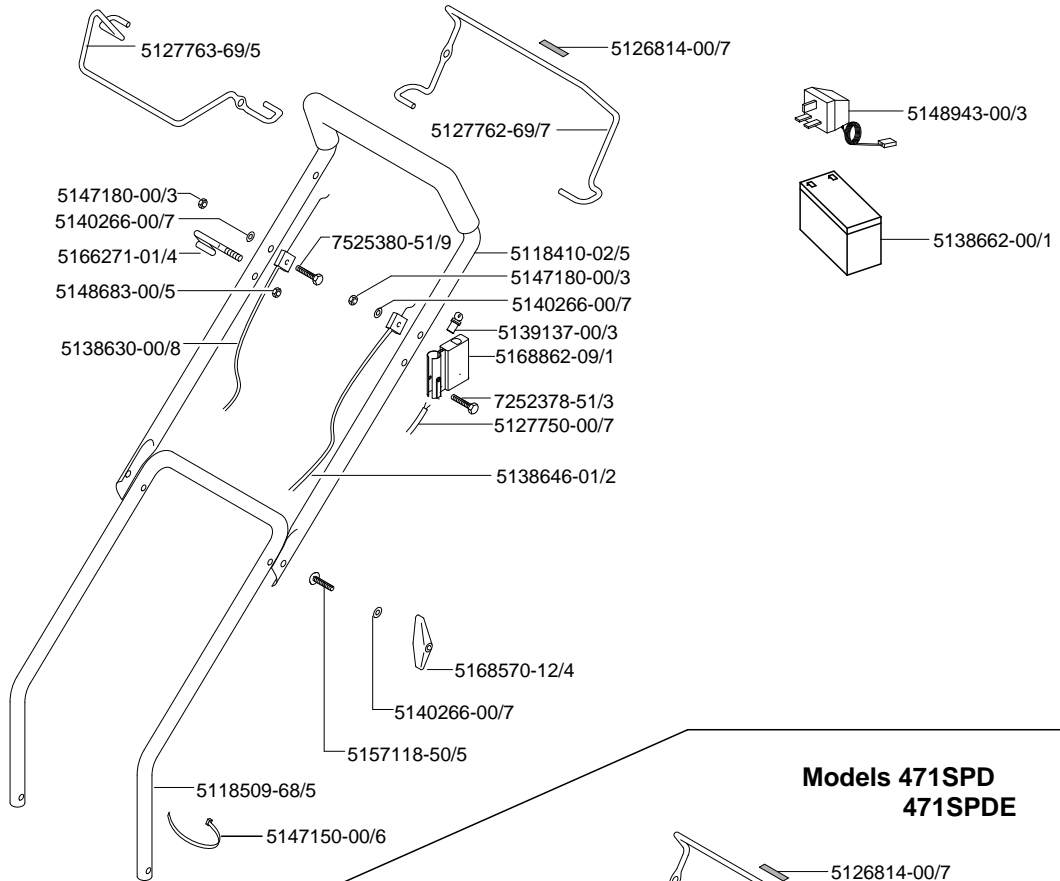

FLYMO & PARTNER OUTDOOR PRODUCTS

PARTS

12i

P986011

MODEL Partner 471 Range

9644631-39
471SPD

9644632-39
471PDE

9644633-39
471SPDE

9644641-39
471SPD

9644646-39
471SPDE

9644863-39
471SPDE

ILLUSTRATED PARTS LIST

Models 471 PDE