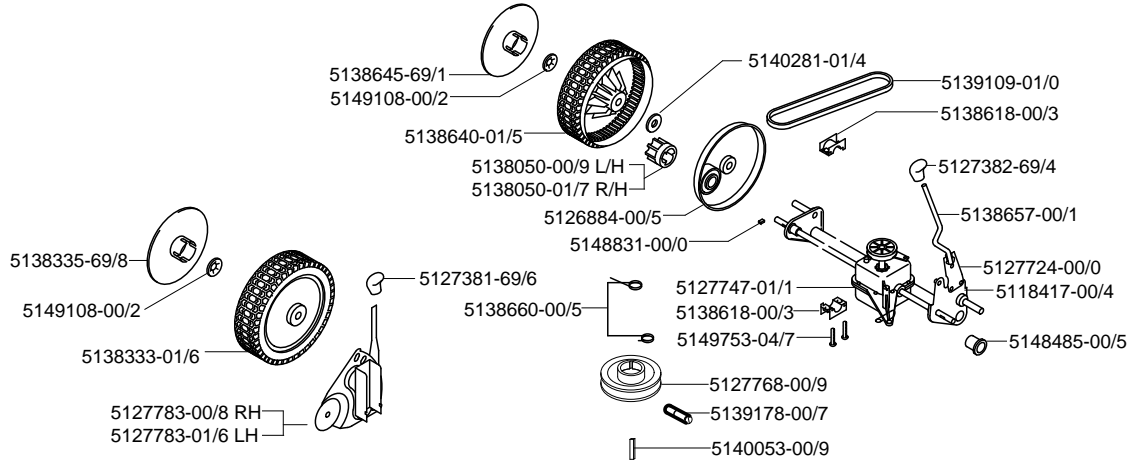

MODEL Partner 471 Range

9644631-39
471SPD

9644632-39
471PDE

9644633-39
471SPDE

9644641-39
471SPD

9644646-39
471SPDE

9644863-39
471SPDE

ILLUSTRATED PARTS LIST

Model 471PDE