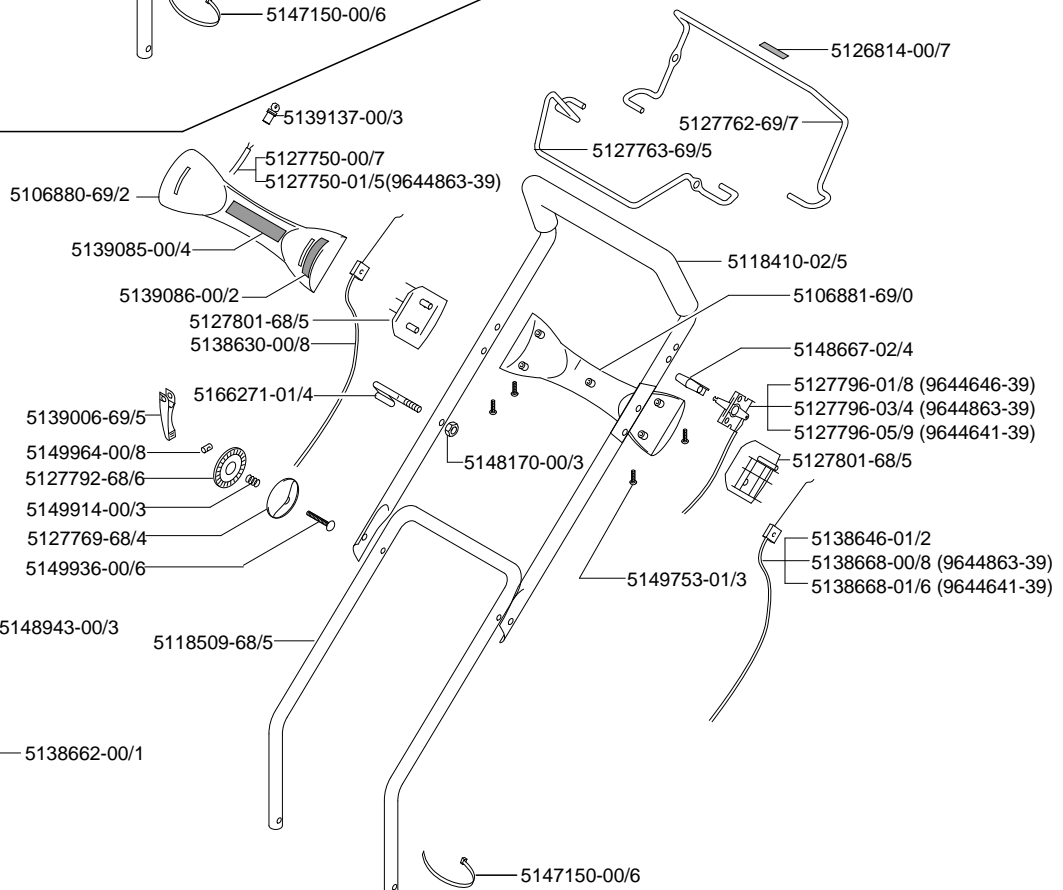

9644641-39
471SPD

9644646-39
471SPDE

9644863-39
471SPDE

ILLUSTRATED PARTS LIST

Models 471 PDE

**Models 471SPD
471SPDE**

FLYMO & PARTNER OUTDOOR PRODUCTS

PARTS

12i

P986011

MODEL Partner 471 Range

9644631-39
471SPD

9644632-39
471PDE

9644633-39
471SPDE

9644641-39
471SPD

9644646-39
471SPDE

9644863-39
471SPDE

ILLUSTRATED PARTS LIST

MODEL Partner 471 Range

9644631-39
471SPD

9644632-39
471PDE

9644633-39
471SPDE

9644641-39
471SPD

9644646-39
471SPDE

9644863-39
471SPDE

ILLUSTRATED PARTS LIST

Model 471PDE

**Model 471SPD
471SPDE**