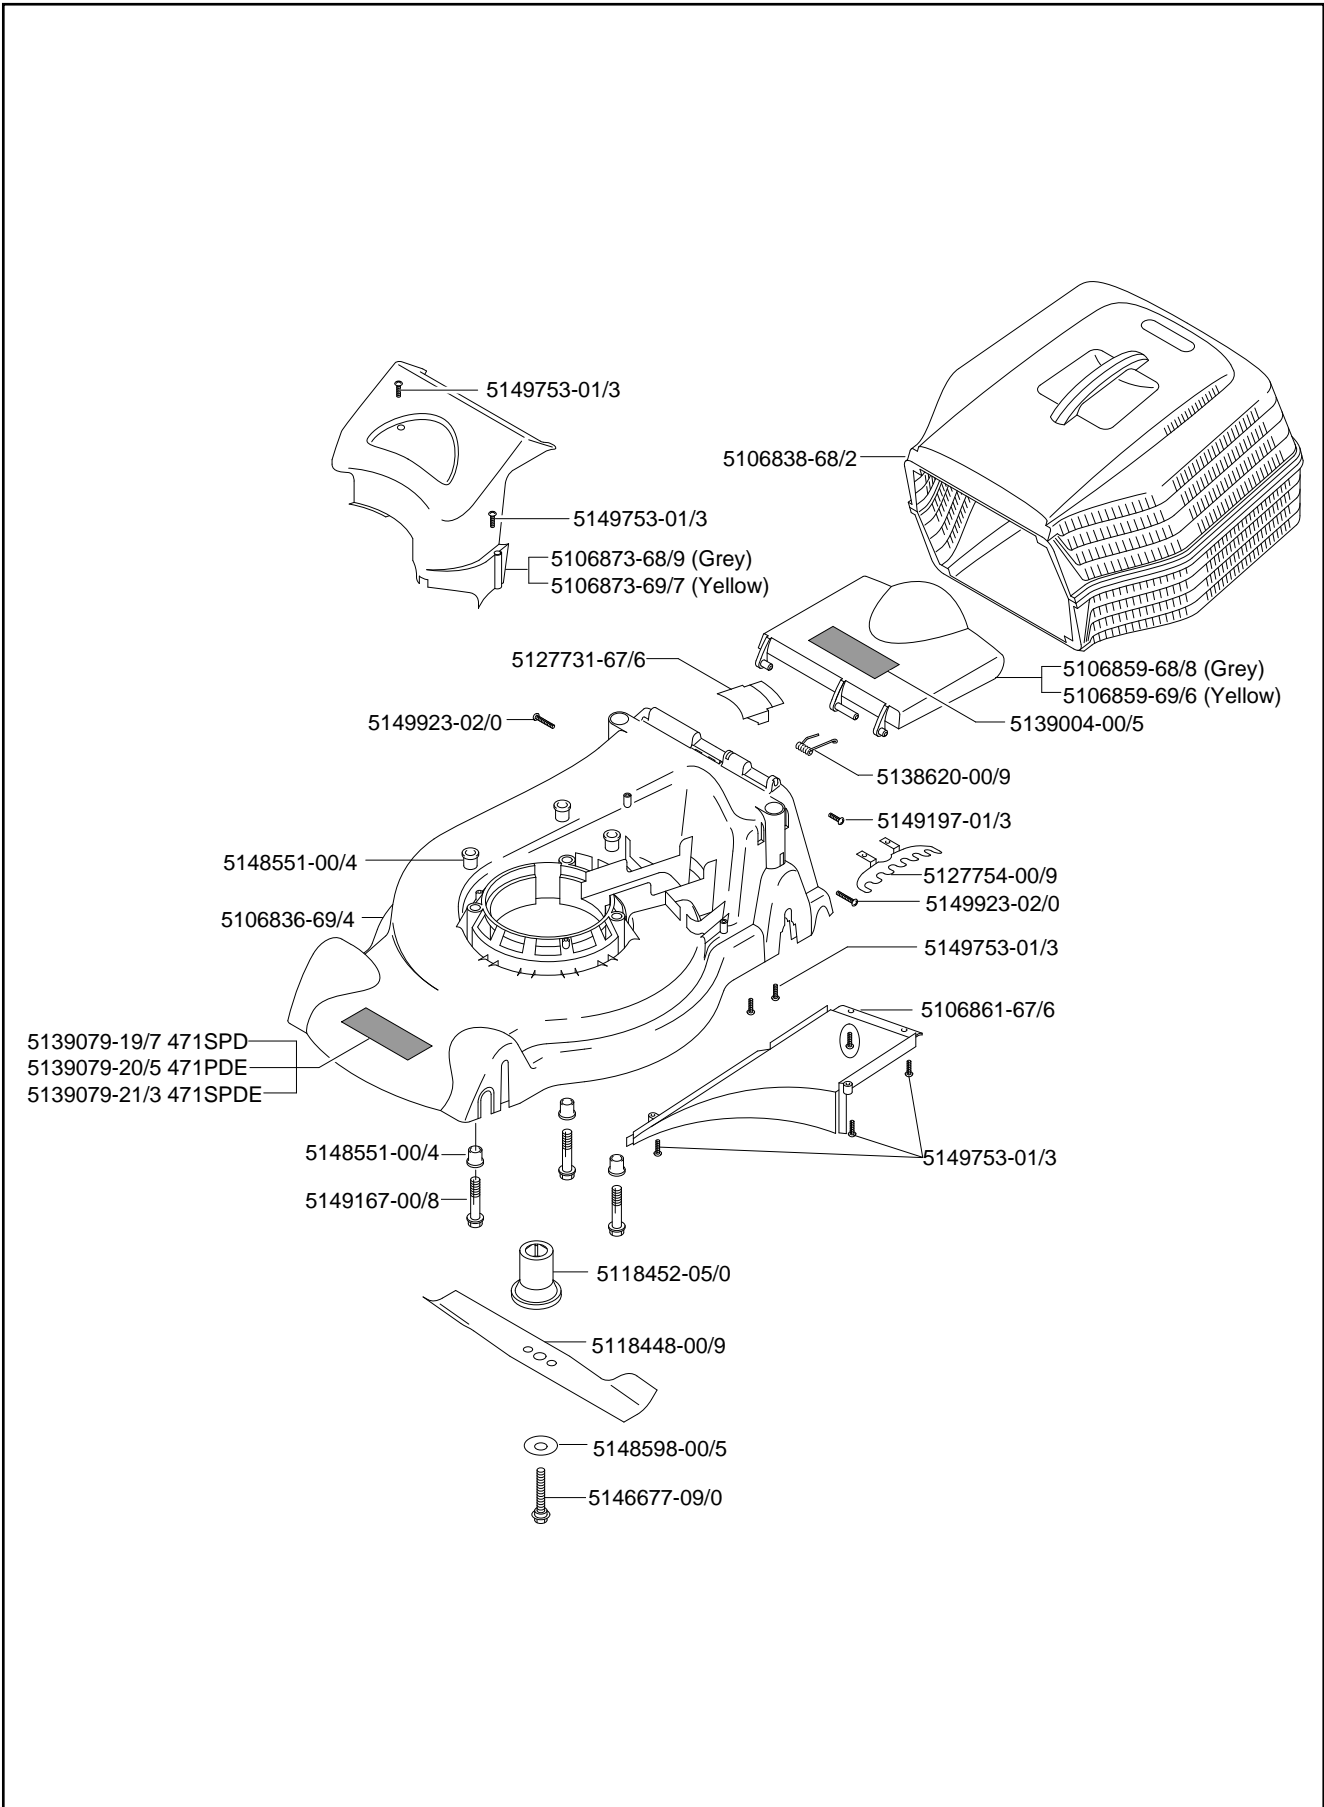

9644863-39
471SPDE

ILLUSTRATED PARTS LIST

MODEL Partner 471 Range

9644631-39
471SPD

9644632-39
471PDE

9644633-39
471SPDE

9644641-39
471SPD

9644646-39
471SPDE